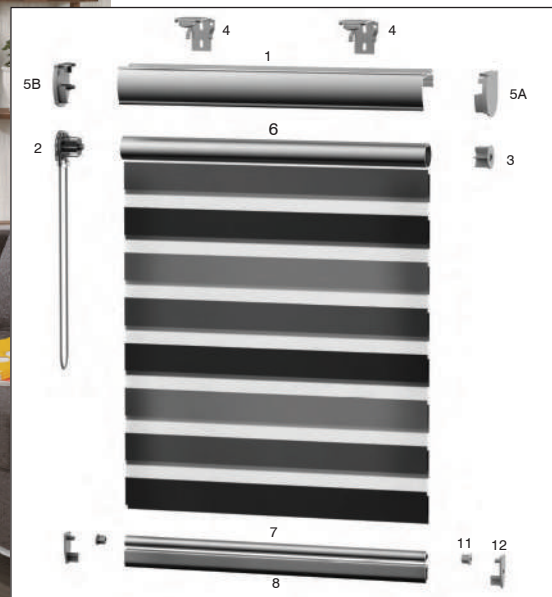

Design Blind - Zebra

Zebra

The double fabrics tandem allowing light control as required.

Structure drawing - Zebra Blind